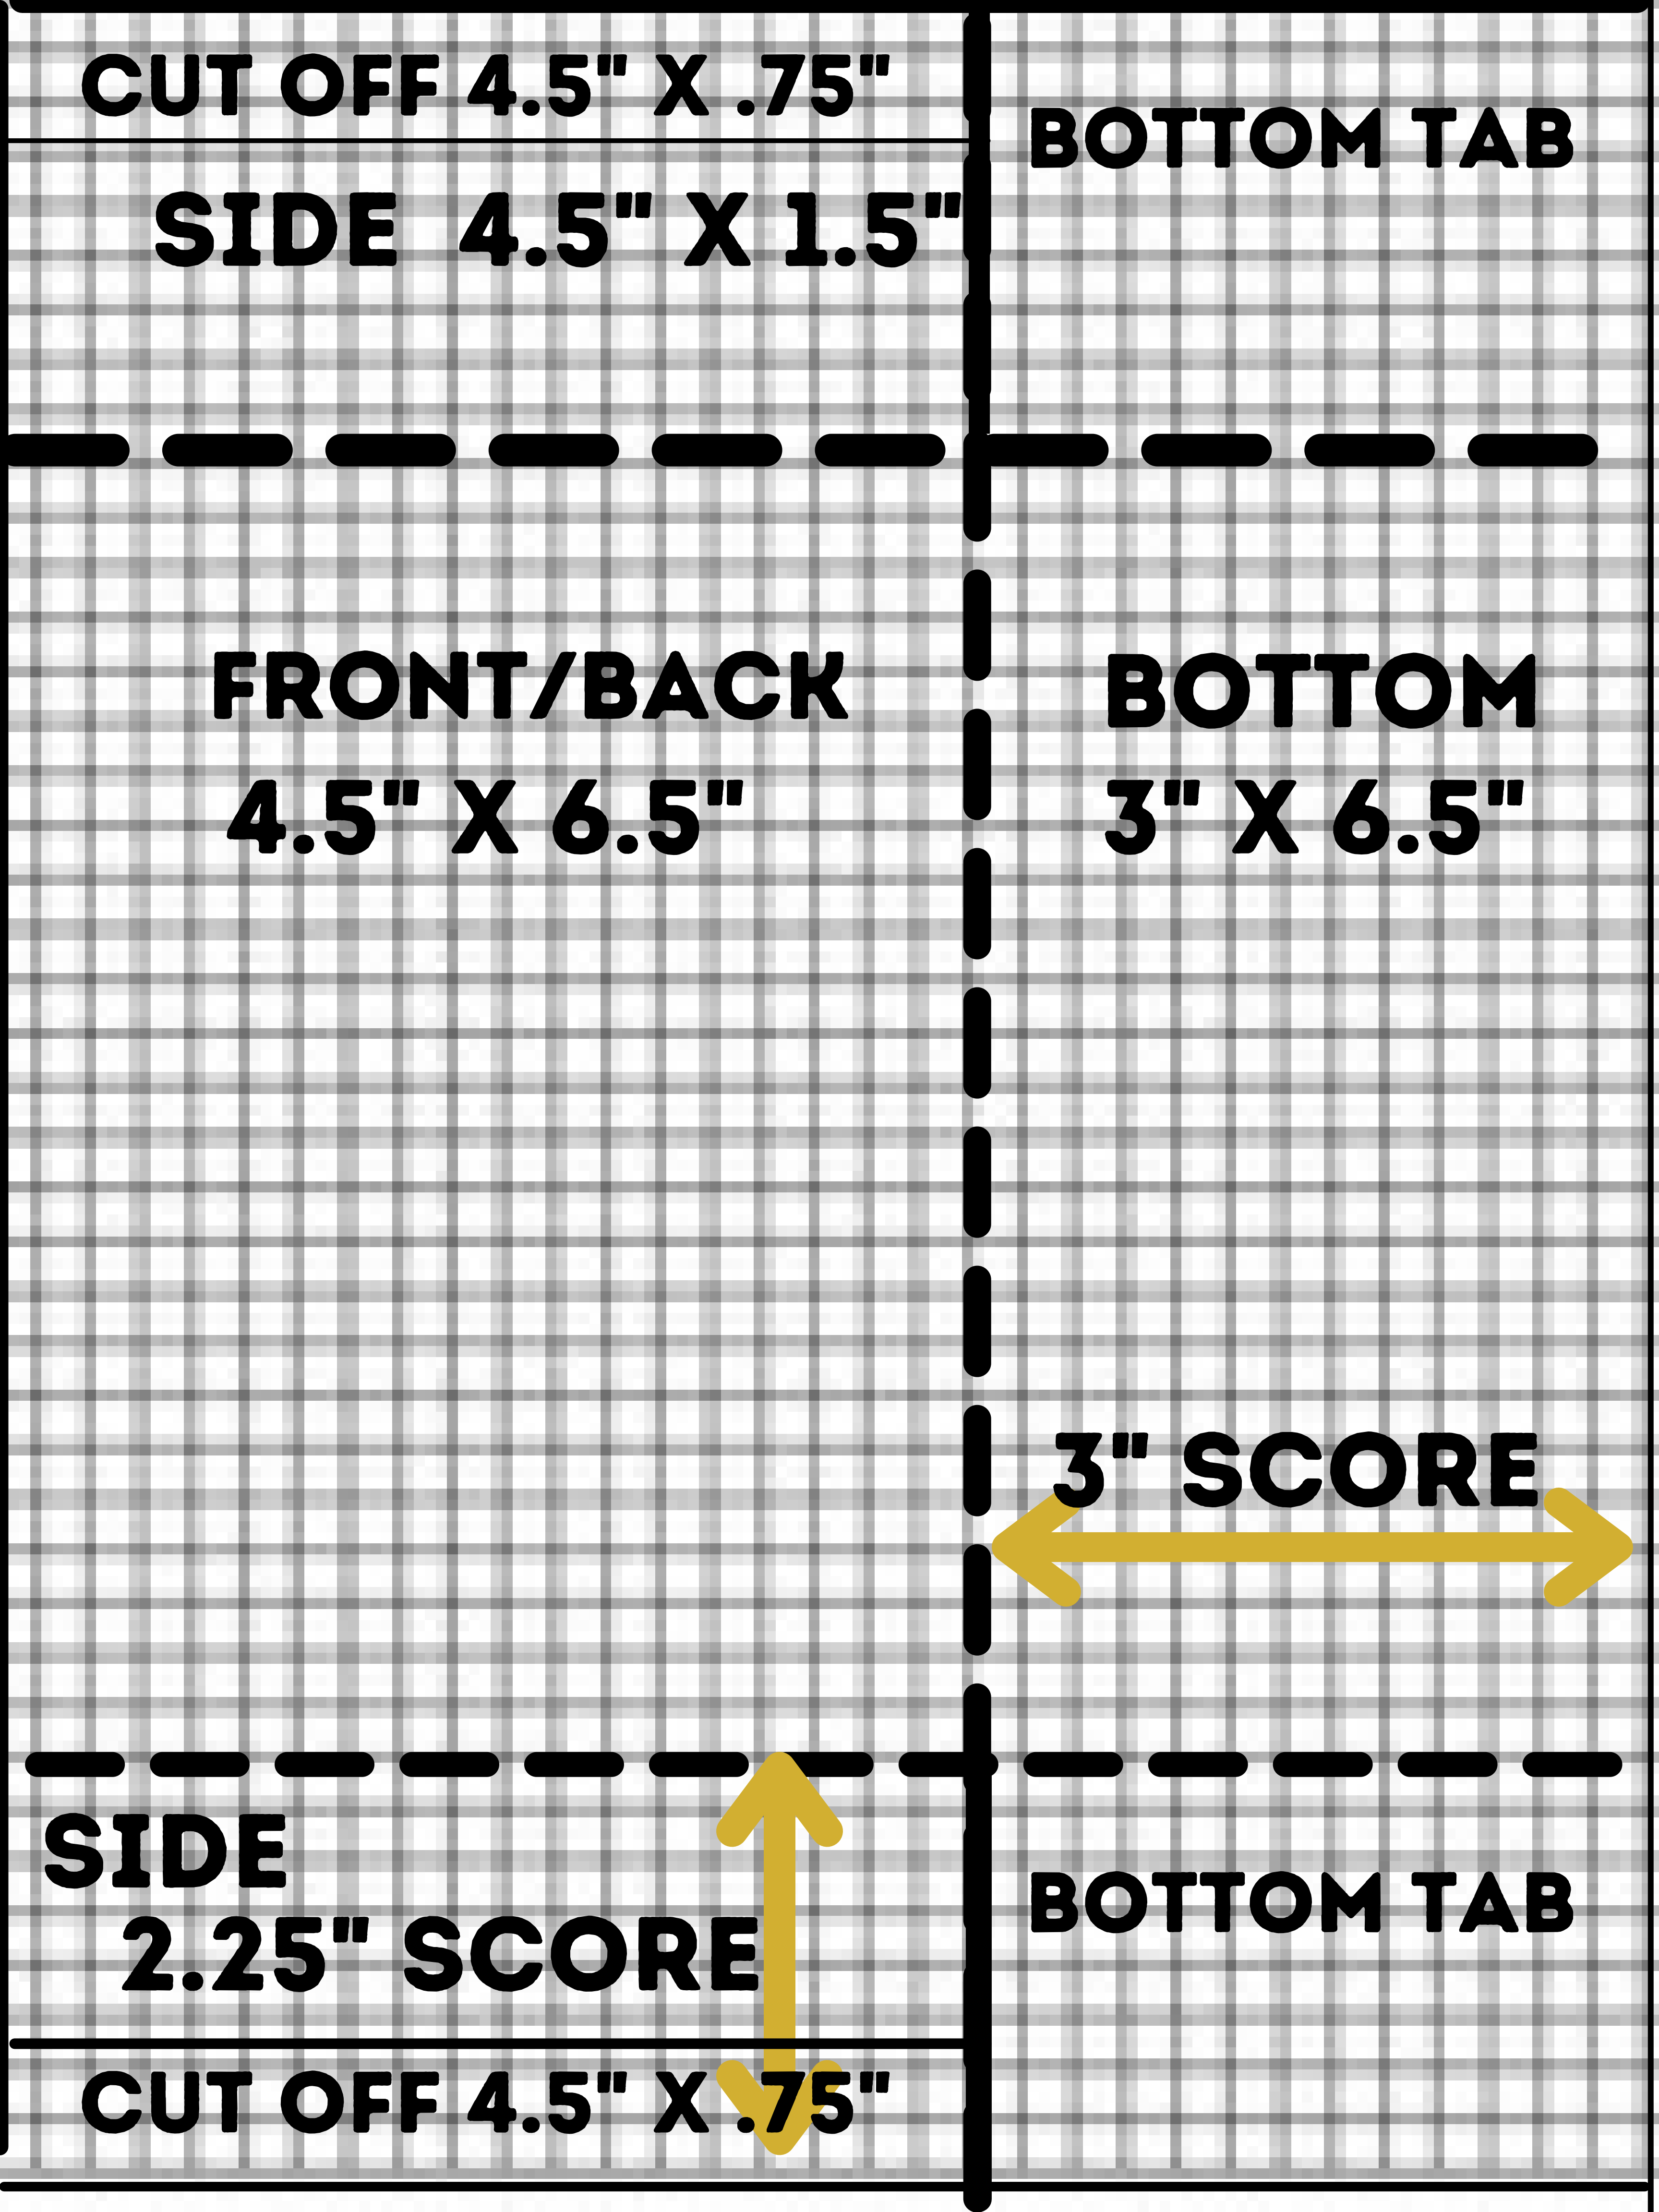

CUT OFF 4.5" X .75"

SIDE 4.5" X 1.5"

BOTTOM TAB

FRONT/BACK

4.5" X 6.5"

BOTTOM

3" X 6.5"

3" SCORE

SIDE

2.25" SCORE

BOTTOM TAB

CUT OFF 4.5" X .75"

CUT OFF 4.5" X .75"

SIDE 4.5" X 1.5"

**BOTTOM TAB
CUT OUT
SECTION**

**FRONT/BACK
4.5" X 6.5"**

**BOTTOM
3" X 6.5"**

3" SCORE

**SIDE
2.25" SCORE**

CUT OFF 4.5" X .75"

**BOTTOM TAB
CUT OUT
SECTION**